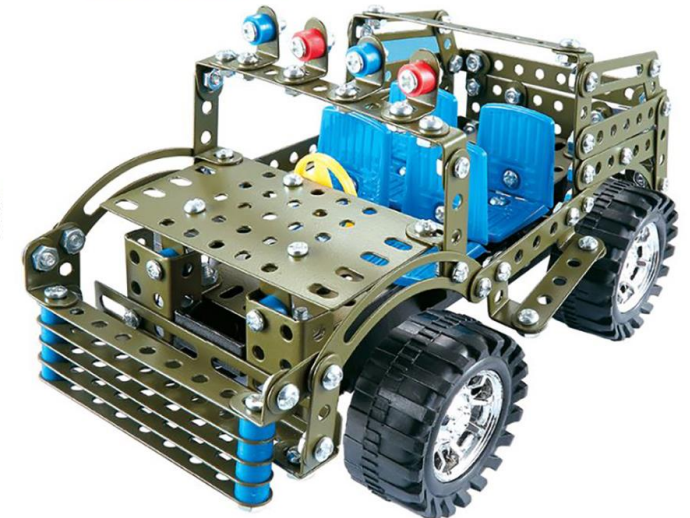

026EK030-BD

AGE

10+

Inclus:
286 pcs | Outils pour l'assemblage

Includes:
286 pcs | Tools for assembly

Caissage/Casepack 6

ENSEMBLE CAMION-BENNE
DUMP TRUCK ENGINEERING SET

026EK034-BD