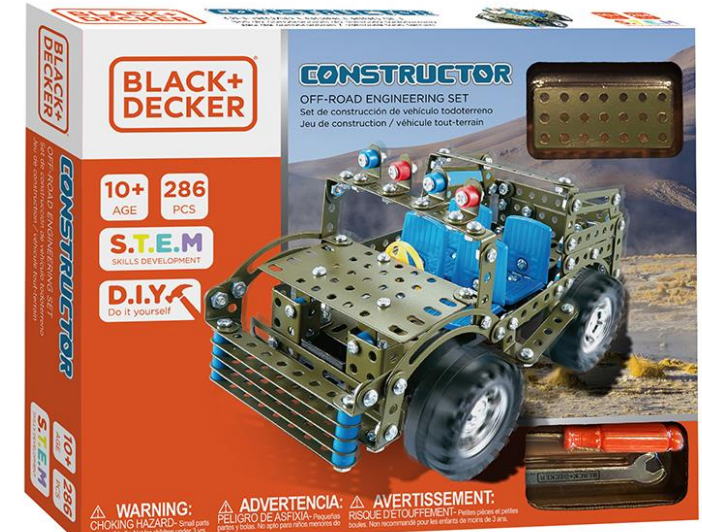

ENS. 6 MODÈLES EN 1 CAMIONS
6 IN 1 TRUCKS ENGINEERING SET

026EK028-BD

AGE

10+

Inclus:
292 pcs | Outils pour l'assemblage

Includes:
292 pcs | Tools for assembly

Caissage/Casepack 6

ENS. VÉHICULE TOUT-TERRAIN
OFF ROAD ENGINEERING SET

026EK030-BD

AGE

10+

Inclus:
286 pcs | Outils pour l'assemblage

Includes:
286 pcs | Tools for assembly

Caissage/Casepack 6

ENSEMBLE CAMION-BENNE
DUMP TRUCK ENGINEERING SET

026EK034-BD

AGE

10+

Inclus:
245 pcs | Outils pour l'assemblage

Includes:
245 pcs | Tools for assembly

Caissage/Casepack 6

ENSEMBLE EXCAVATRICE
EXCAVATOR ENGINEERING SET

026EK029-BD

AGE