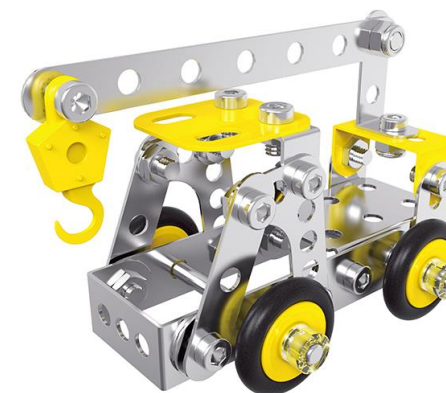

**ENSEMBLE CAMION-GRUE
CRANE ENGINEERING SET**

026EK012-BD

8 7 8 8 3 4 0 0 8 1 5 4

AGE

8+

Inclus:
75 pcs | Outils pour l'assemblage

Includes:
75 pcs | Tools for assembly

Caissage/Casepack 6