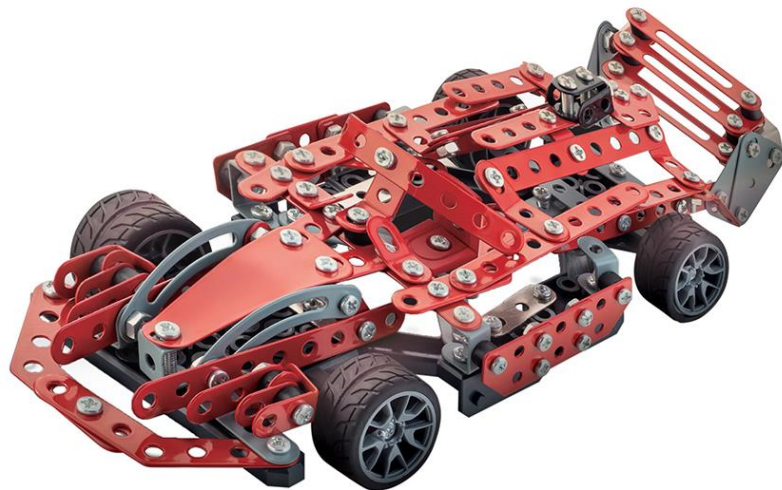

026EK030-BD

AGE

10+

Inclus:
286 pcs | Outils pour l'assemblage

Includes:
286 pcs | Tools for assembly

Caissage/Casepack 6

ENSEMBLE CAMION-BENNE
DUMP TRUCK ENGINEERING SET

026EK034-BD