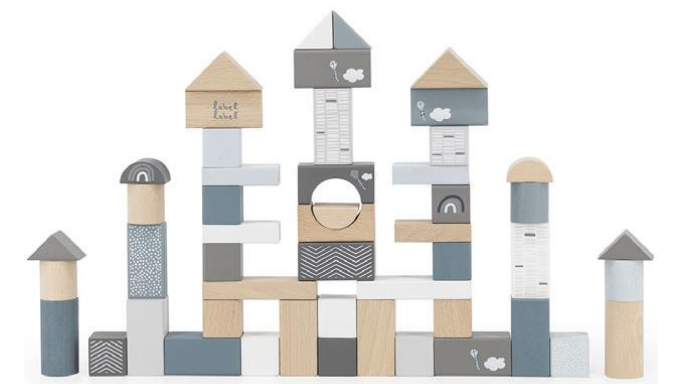

Wooden blocks 50 pieces – Blue
Blocs à empiler 50 pièces - Bleu
533LLWT-25354 (4)

18
m+