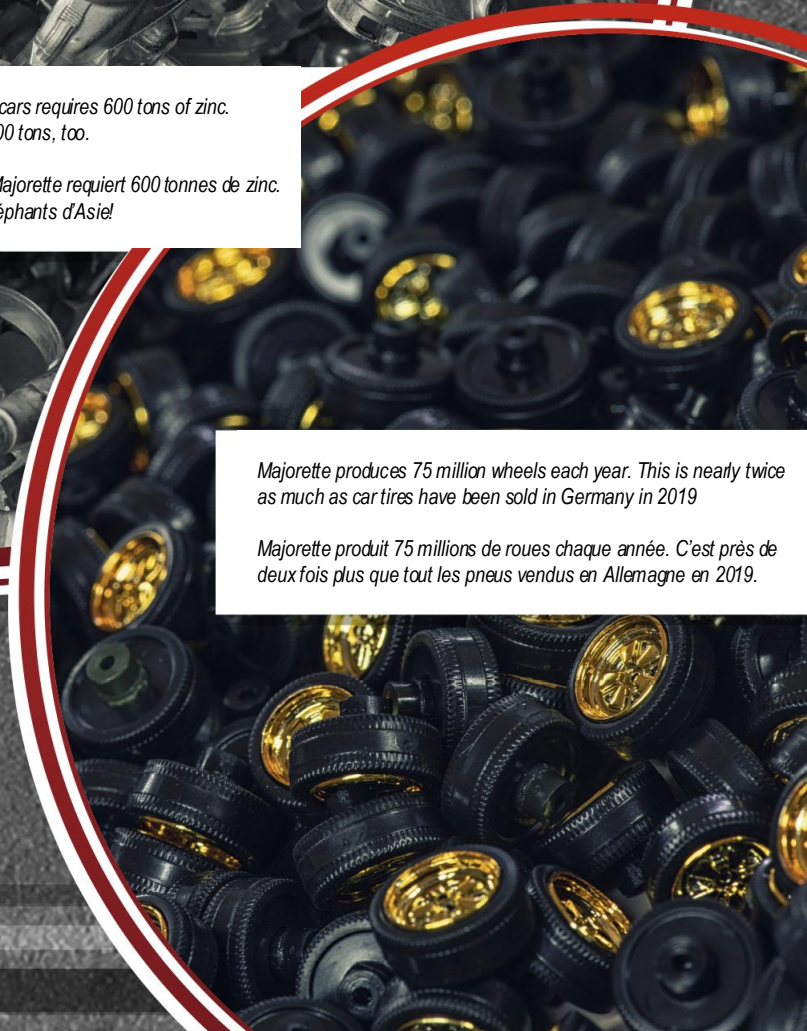

Majorette produces 75 million wheels each year. This is nearly twice as much as car tires have been sold in Germany in 2019

Majorette produit 75 millions de roues chaque année. C'est près de deux fois plus que tout les pneus vendus en Allemagne en 2019.